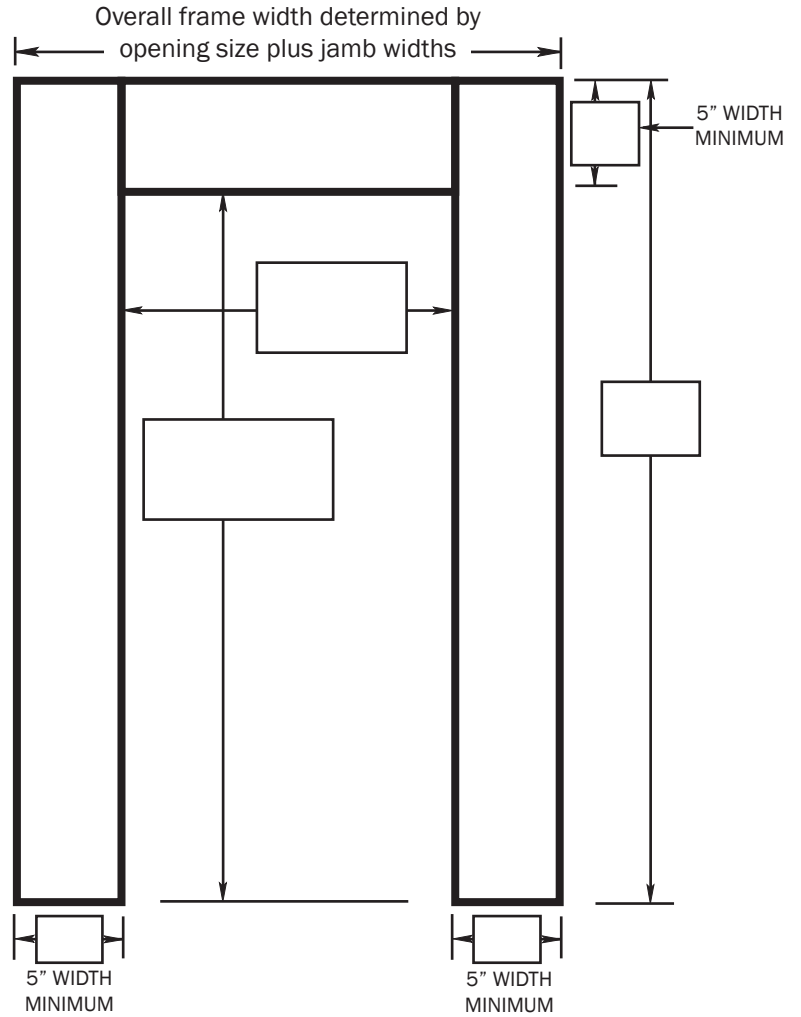

OVERLAP DOOR WITH JAMB

This door and metal clad jamb bolts through the existing wall. All doors come with standard hardware including door closer, cam lift side mounted hinges, and a positive latch with offset strike.

INTERIOR FINISH: _____

EXTERIOR FINISH: _____

LEFT OR RIGHT HINGED: _____

DESCRIPTION OF FLOOR: _____

NOTES: _____