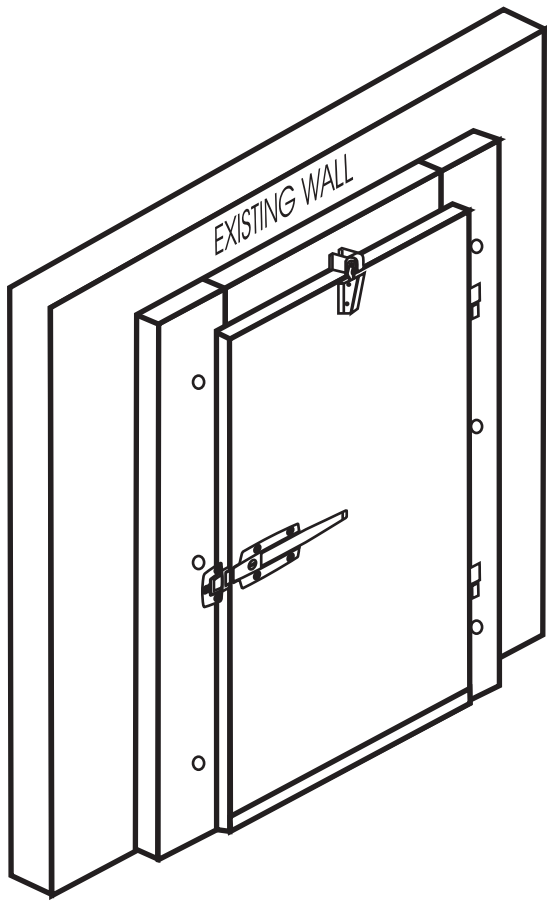

OVERLAP DOOR WITH JAMB

This door and metal clad jamb bolts through the existing wall. All doors come with standard hardware including door closer, cam lift side mounted hinges, and a positive latch with offset strike.