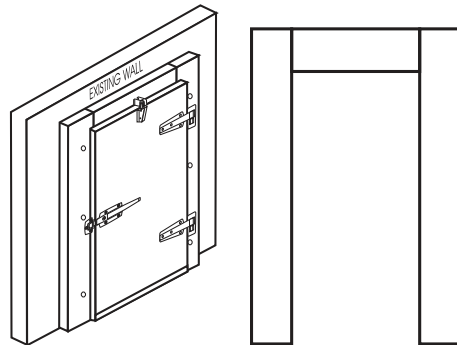

RETROFIT DOORS & FRAMES

TAFCO Replacement Insulated Doors & Frames

Cooler doors and frames are subject to more punishment than any other part of the walk-in. They can end up being badly damaged after years of wear. When you are in need of a replacement Tafco cooler door or frame, we are usually able to manufacture a replacement using the serial number on the box. If this information is not available, we have a replacement cooler door and frame detail page that can be filled out and sent to us. If you have a cooler door or frame in need of repair that is not a Tafco cooler, we are able to fit it with a retrofit overlap door.

REPLACEMENT FRAME DETAIL

*3rd Hinge Optional

REPLACEMENT DOOR DETAIL

OVERLAP DOOR WITH JAMB

1101 Graham Street
PO Box 269
Hyde, PA 16843

TMP Manufacturing Company, Inc.

Please visit our website @ www.walkins.com (Products/Replacement Doors page) to obtain full versions of the Doors and Frames detail sheets/order forms for submittal.